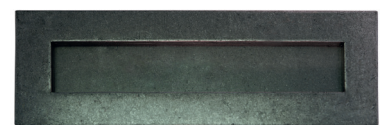

Other Finish Options: