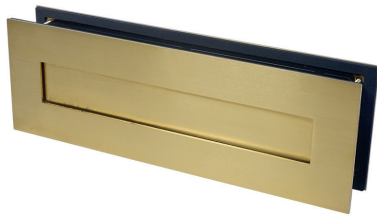

Polished Chrome

Product shown above in Satin Chrome.

Tilt & Sliding Door Handle

This handle is suitable for both tilt & sliding doors and inward opening bifold doors.

Closed

Tilt

Slide

Other Finish Options

White

Titanium

Bronze

Product shown above in Silver.

This handle is suitable for both tilt & sliding doors and inward opening bifold doors.

Download our window furniture PDF to view our matching ranges

The Period Collection

The Period Collection provides the perfect finishing touch to our range of traditional and historic style doors. Available in a range of finishes, they provide an elegant aesthetic that is long-lasting and sympathetic to any historic or period property.

Handles

Knockers

Letter Plate

Cylinder Pull

Escutcheon

Centre Knob

All of the above images are shown in Satin Brass

Satin Stainless Steel