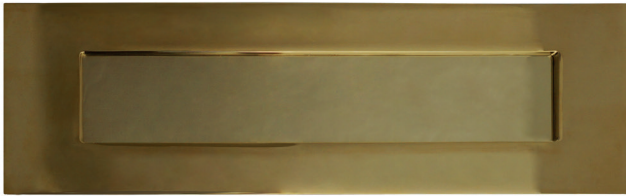

Polished Chrome

Satin Chrome

White

Black

The Classic Collection

Elegant in appearance with a high quality finish, the Classic Collection has an understated beauty that suits any style of property.

Classic Handle

Knocker

Centre Knob

Cylinder Pull

Letter Plate

Numerals

We offer all numerals.

Our polished brass option is supplied unlacquered on all external furniture for a more durable finish. The unlacquered finish can either be left to take on an antique brass finish or cleaned using a quality metal cleaner to maintain the polished finish.

All products shown above with a Polished Brass finish.

Other Finish Options:

Satin Chrome

Polished Chrome

The Modern Collection

Providing a sleek, understated finish, the Modern Collection is our most contemporary offering. Machined from marine grade stainless steel, this collection is ideal for harsh and corrosive environments.